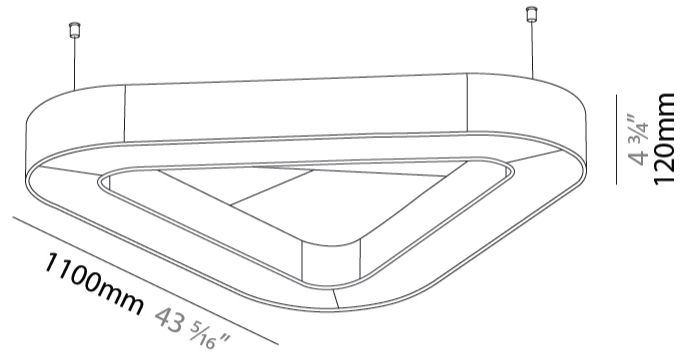

GENERAL

Series: Victory Acoustic
Partner: Prolicht
Division: Architectural
Installation: Suspension
Product Type: Acoustic
Mounting Location: Ceiling
Light Distribution: Direct

PHYSICAL

Shape: Round
Length (mm): 1100
Length (in): 43 ⁵/₁₆
Width (mm): 1012
Width (in): 39 ¹³/₁₆
Height (mm): 120
Height (in): 4 ³/₄

Diffuser: [PMMA - Opal / Micro-Prism](#)
Fixture Finish: [SSR / BKV / CWI / CRY / HAB / UFT / ITA / RUA / FTG / MYG / LOD / PUS / FRO / FUP / KIA / POP / BLS / SPG / MEY / GOH / CHC / COM / ABZ / JAG / OBR / MOS / ROR](#)

Acoustic Finish: [SFW / CYW / SEE / SYN / MTS / PMB / TTN / CYB / STO / DPE / BES / SHB / ARE / ANE / VRD / CRF](#)

Fixture Material: Aluminum
Primary Material: Acoustic
Cable Details: 2000mm / 78 3/4" or 6000mm / 236 1/4" Transparent Cable

ELECTRICAL

Lamp Type: LED (Zhaga Standard)
Input Wattage (W): 44.1
Total Output Wattage (W): 40
Dimming: [Non-Dimmable](#)
Driver Included: Yes
Driver Location: Integrated
Driver Type: Constant Current - Universal
Driver Class: Class 2
Input Voltage (V): 120 - 277

LED

Color Temperature (°K): [2700 / 3000 / 3500 / 4000](#)
Max. Delivered Lumen (lm): [3734 / 3865 / 4538 / 3929](#)
Nominal Lumen (lm): [5745 / 5946 / 6982 / 6045](#)
CRI: >90 CRI
Lamp Life (hrs): 50000

OPTICAL

RATINGS AND CERTIFICATIONS

Certified By: CSA Certified to UL and CSA Standards
IP rating: IP20